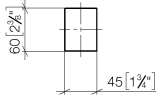

-
- for installation on glass tiles

Required miscellaneous

Attachment set for towel bar/tumbler mounting on two sides - 12 351 970 90

Door handle - Brushed Platinum

11 000 980

mm [inches]

Door handle - Brushed Platinum